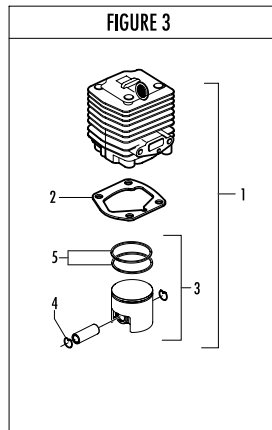

brand	MCCULLOCH

date	MAR/03	SHEET 1/4

Model	Prefix
ELITE 4730X PRO	01

Product number
953900392

FIGURE 1