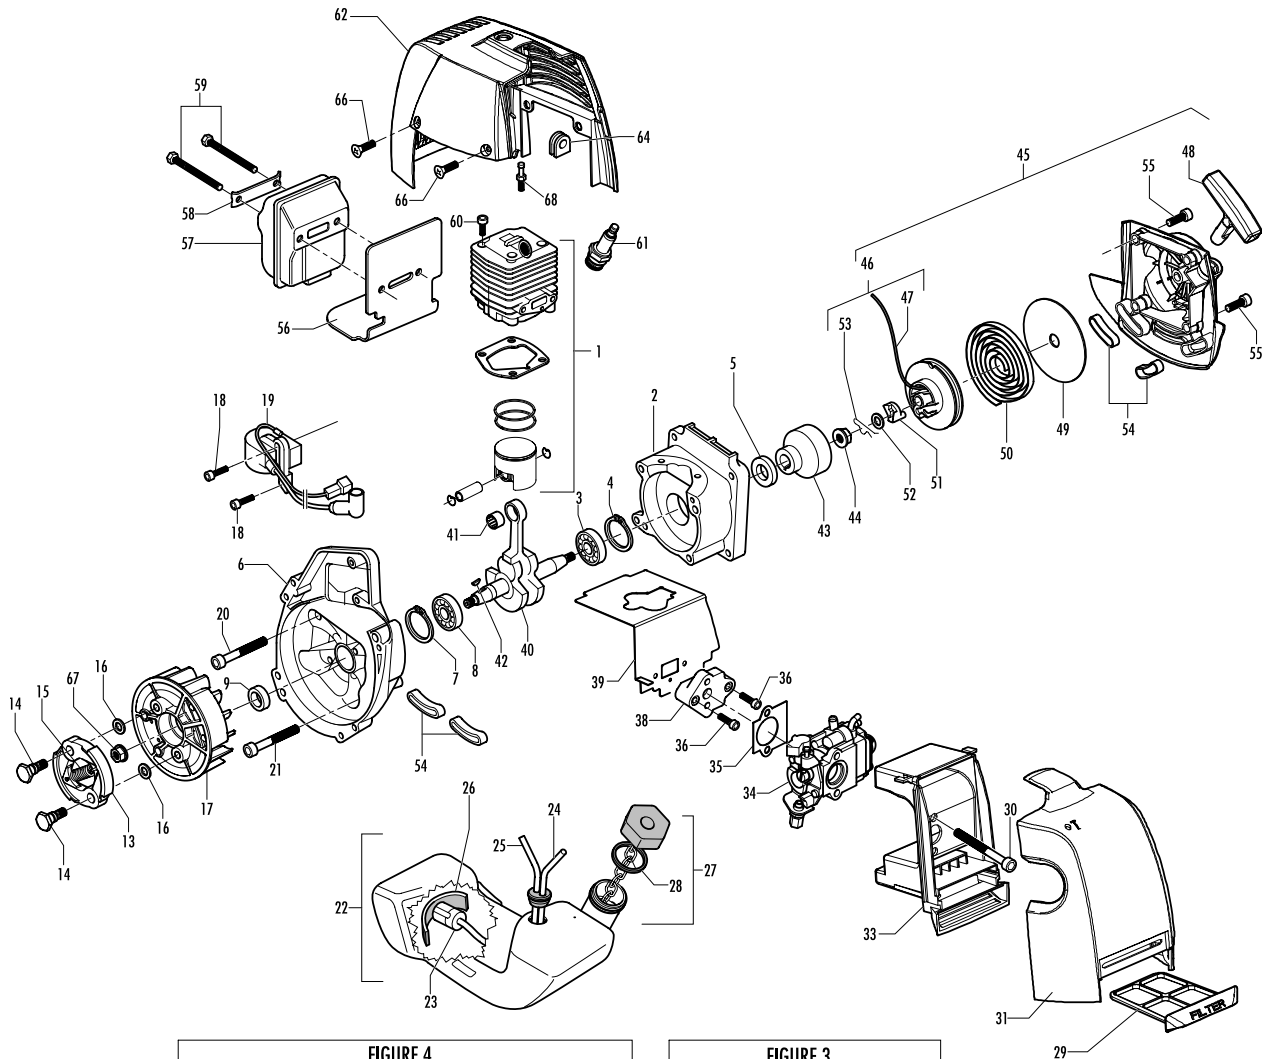

brand	MCCULLOCH

date	MAR/03	SHEET 1/4

Model	Prefix
ELITE 4730X PRO	01

Product number
953900392

FIGURE 1