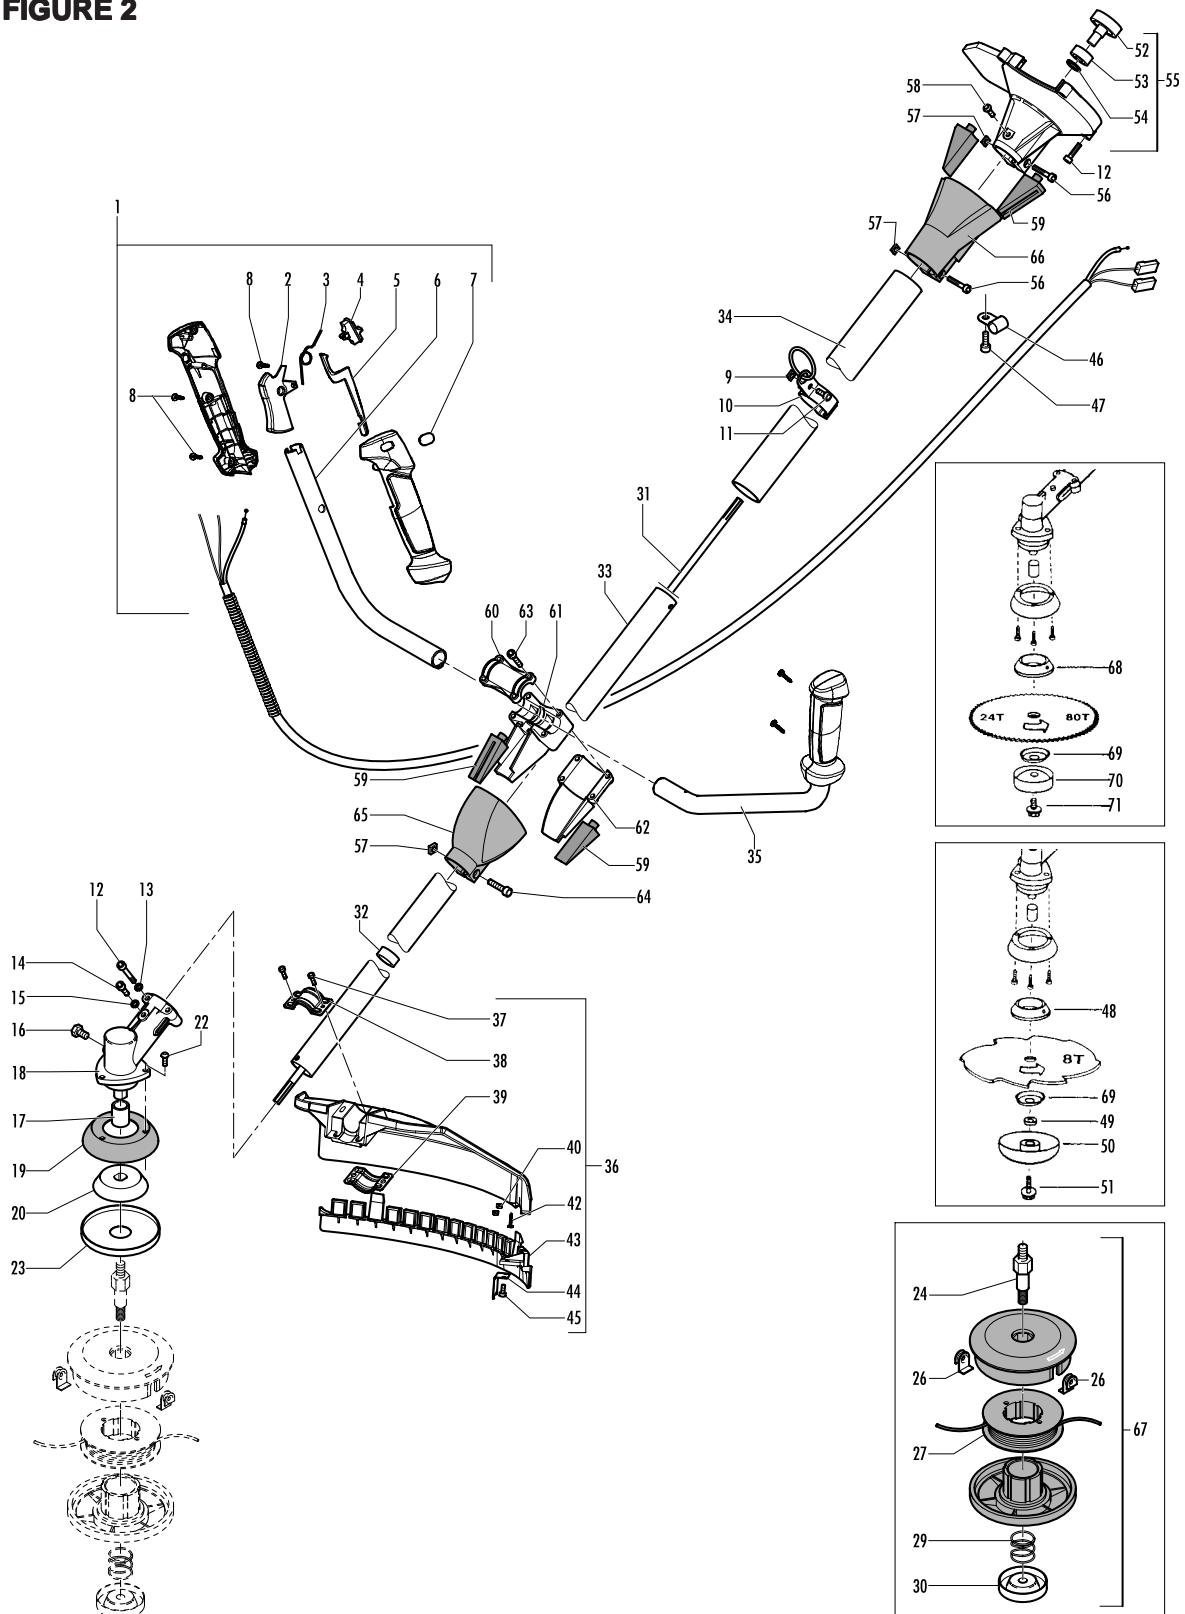

brand	MCCULLOCH

date	MAR/03	SHEET 3/4

Model	Prefix
ELITE 4730X PRO	01

Product number
953900392

FIGURE 2