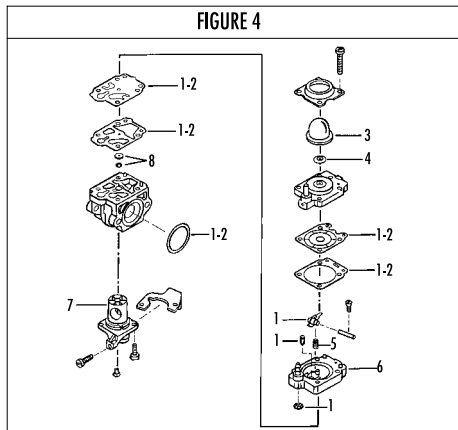

brand	MCCULLOCH

date	MAR/03	SHEET 1/4

Model	Prefix
ELITE 4730X PRO	01

Product number
953900392

FIGURE 1